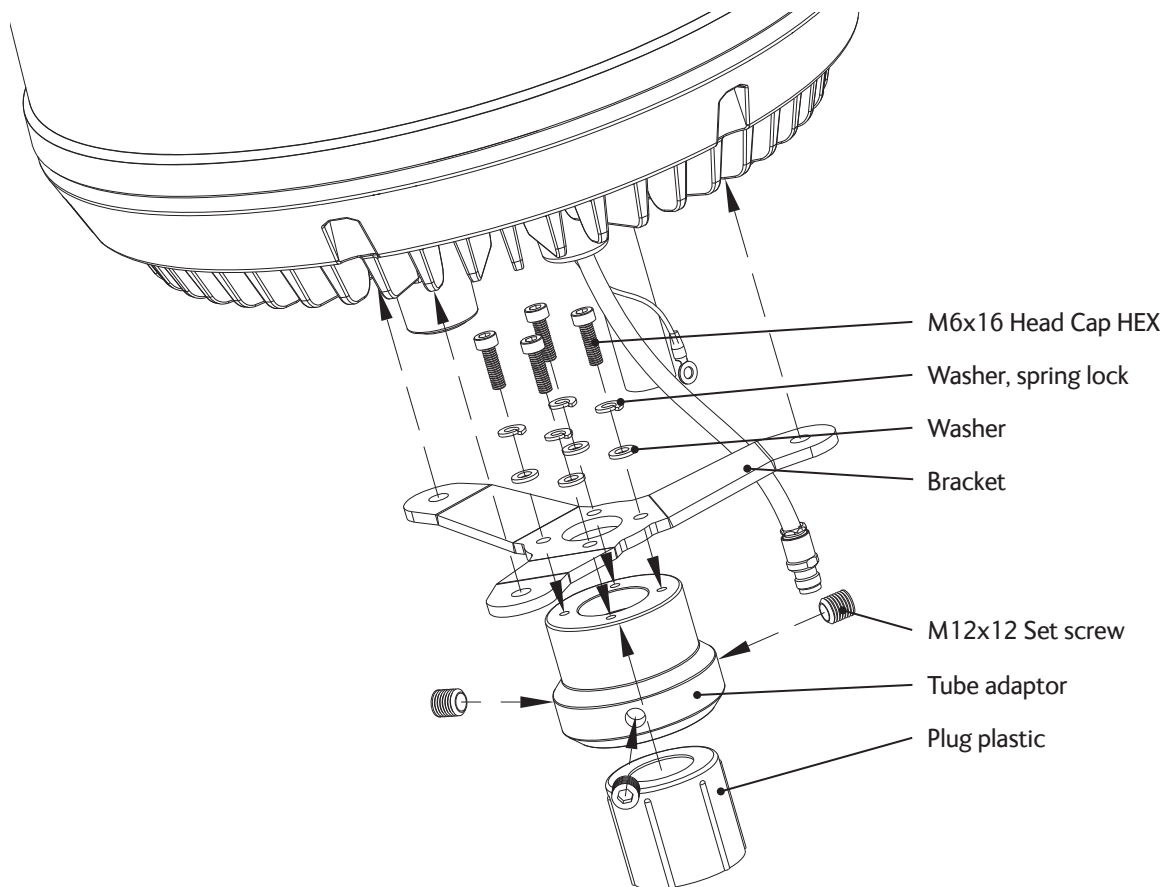

SAILOR 4300 Mast Mount Kit

Installation guide

What's in the box

How to install the antenna

Disclaimer: Any responsibility or liability for loss or damage in connection with the use of this product and the accompanying documentation is disclaimed by Thrane & Thrane A/S. The information in this installation guide is provided for information purposes only, is subject to change without notice and may contain errors or inaccuracies. The installation guides are periodically revised and updated. Anyone relying on this information should acquire the most current version e.g. from cobham.com/satcom or from the distributor. Thrane & Thrane A/S is not responsible for the content or accuracy of any translations or reproductions, in whole or in part, of this installation guide from any other source. Thrane & Thrane A/S trading as Cobham SATCOM. Copyright © 2018 Thrane & Thrane A/S. All rights reserved.