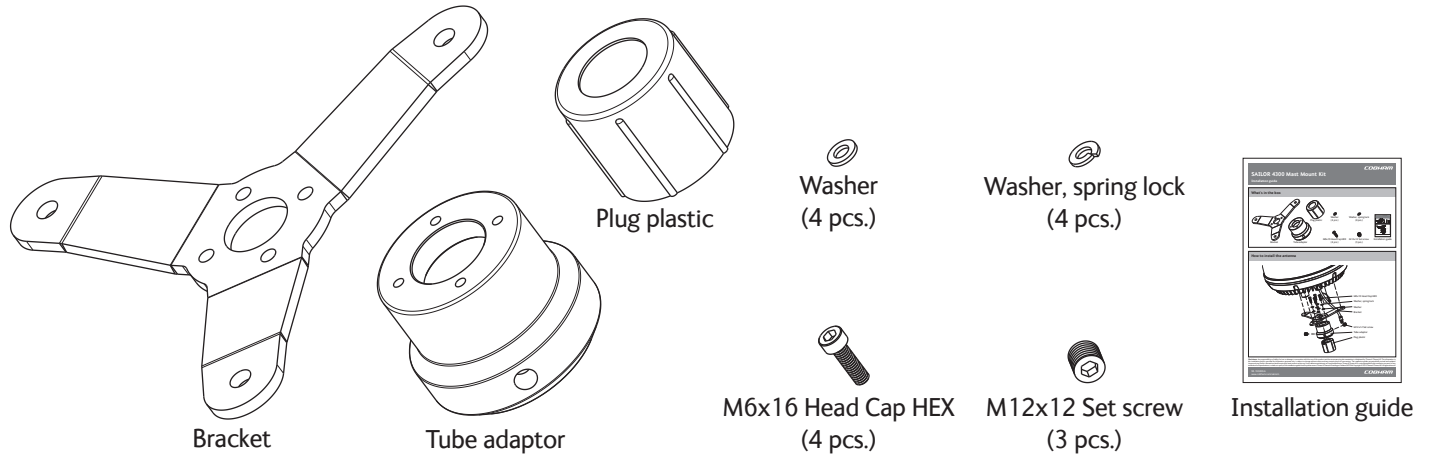

SAILOR 4300 Mast Mount Kit

Installation guide

What's in the box

How to install the antenna

Disclaimer: Any responsibility or liability for loss or damage in connection with the use of this product and the accompanying documentation is disclaimed by Thrane & Thrane A/S. The information in this installation guide is provided for information purposes only, is subject to change without notice and may contain errors or inaccuracies. The installation guides are periodically revised and updated. Anyone relying on this information should acquire the most current version e.g. from cobham.com/satcom or from the distributor. Thrane & Thrane A/S is not responsible for the content or accuracy of any translations or reproductions, in whole or in part, of this installation guide from any other source. Thrane & Thrane A/S trading as Cobham SATCOM. Copyright © 2018 Thrane & Thrane A/S. All rights reserved.